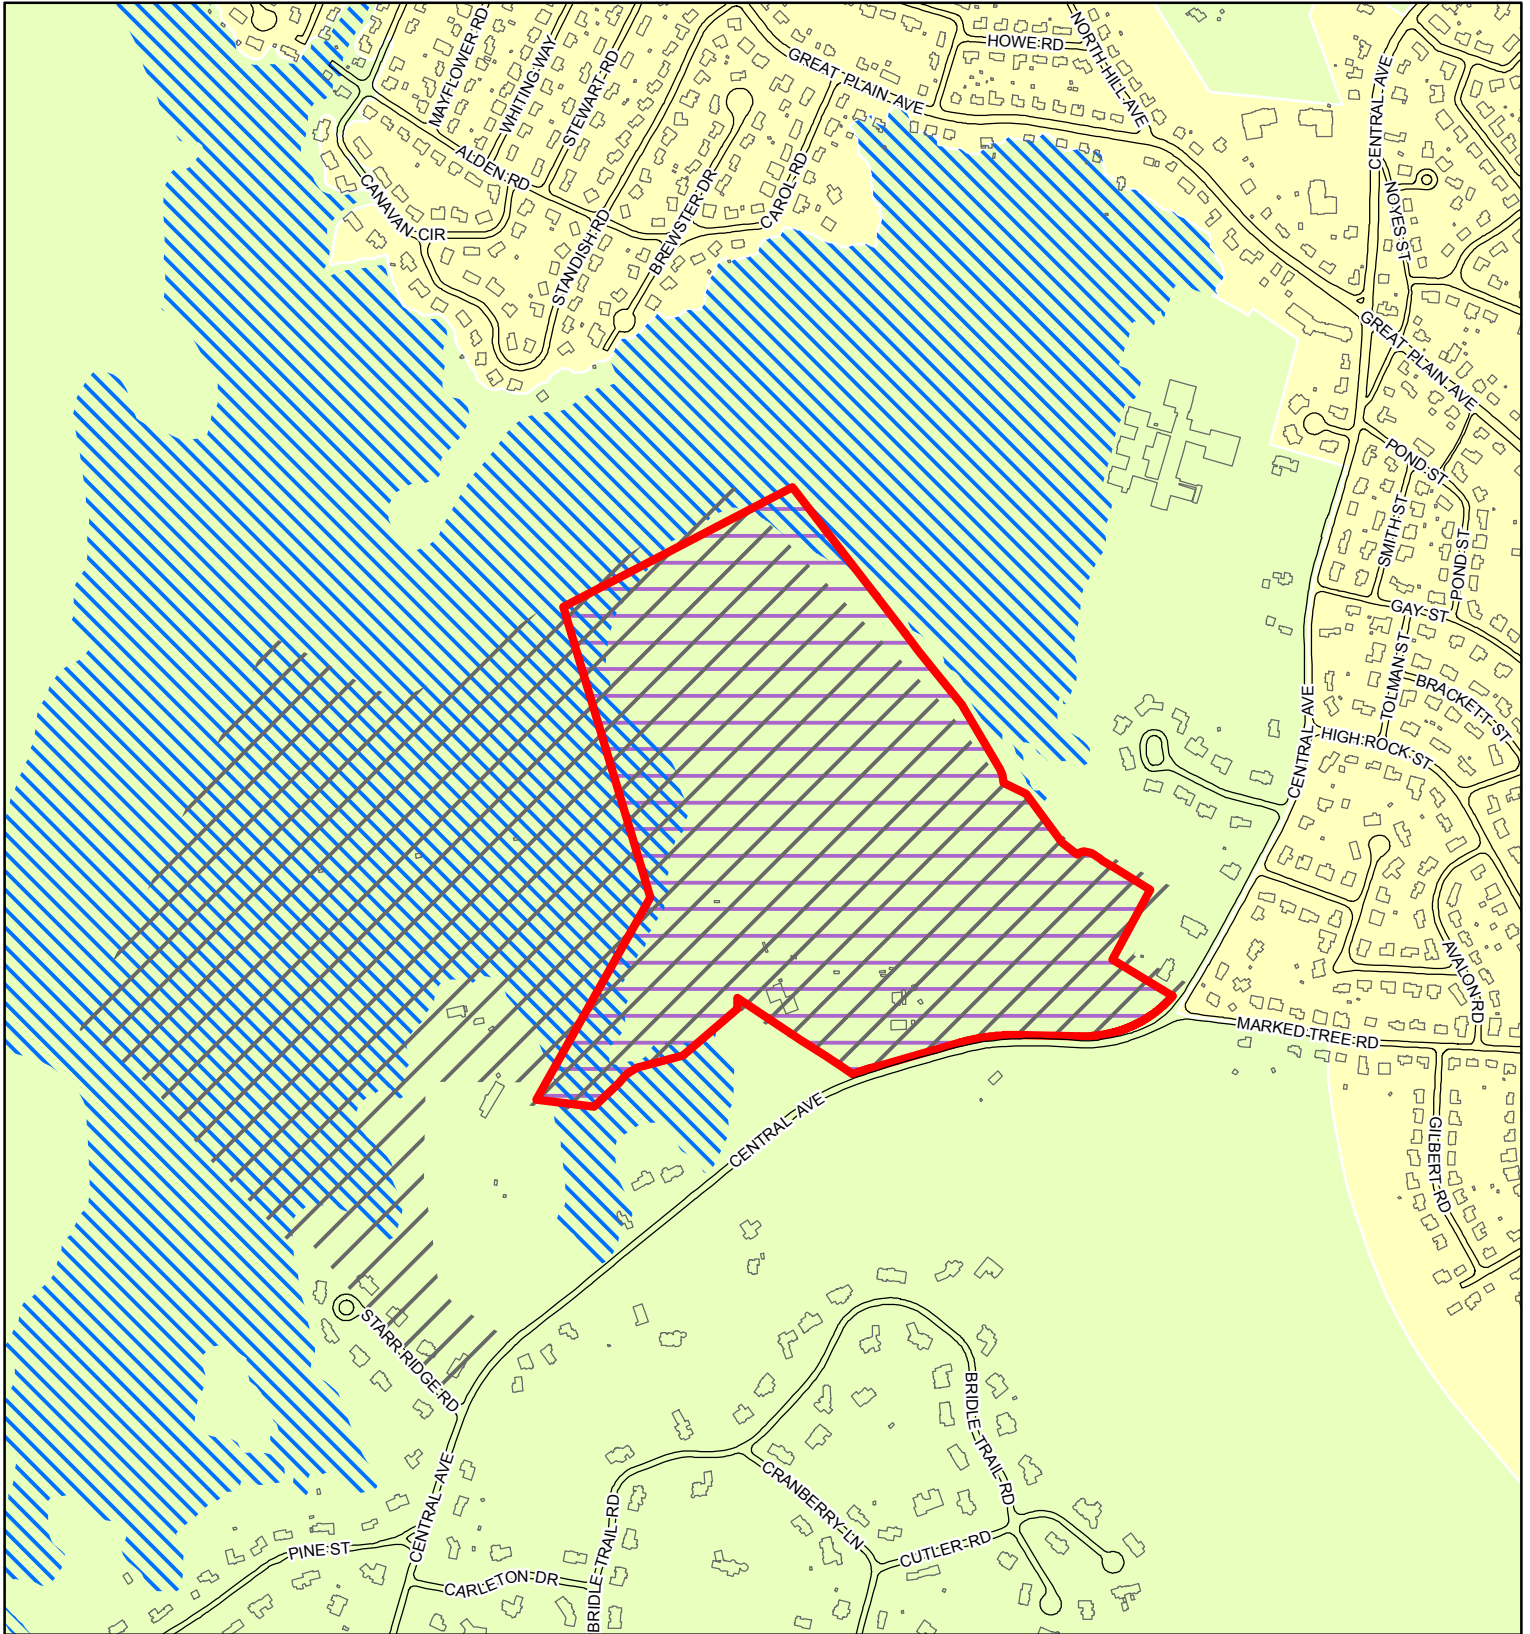

Special Town Meeting: November 4, 2013

Articles 6 & 7: Large Scale Ground Mounted Solar Photovoltaic Installations Overlay District

Legend

- | | | |
|-----------------------------|--------------|---------------------------------|
| | Buildings | Zoning Overlay Districts |
| | Roads | Flood Plain |
| | Subject Area | Wireless |
| Zoning Use Districts | | Meteorological Towers |
| | SRA | |
| | SRB | |

Planimetrics: April 2009

This product is for planning purposes only and should not be considered an accurate portrayal of current ground conditions. All data is for display purposes only and should not be considered accurate or complete. The Town of Needham assumes no liability for misuse or alteration of this data.