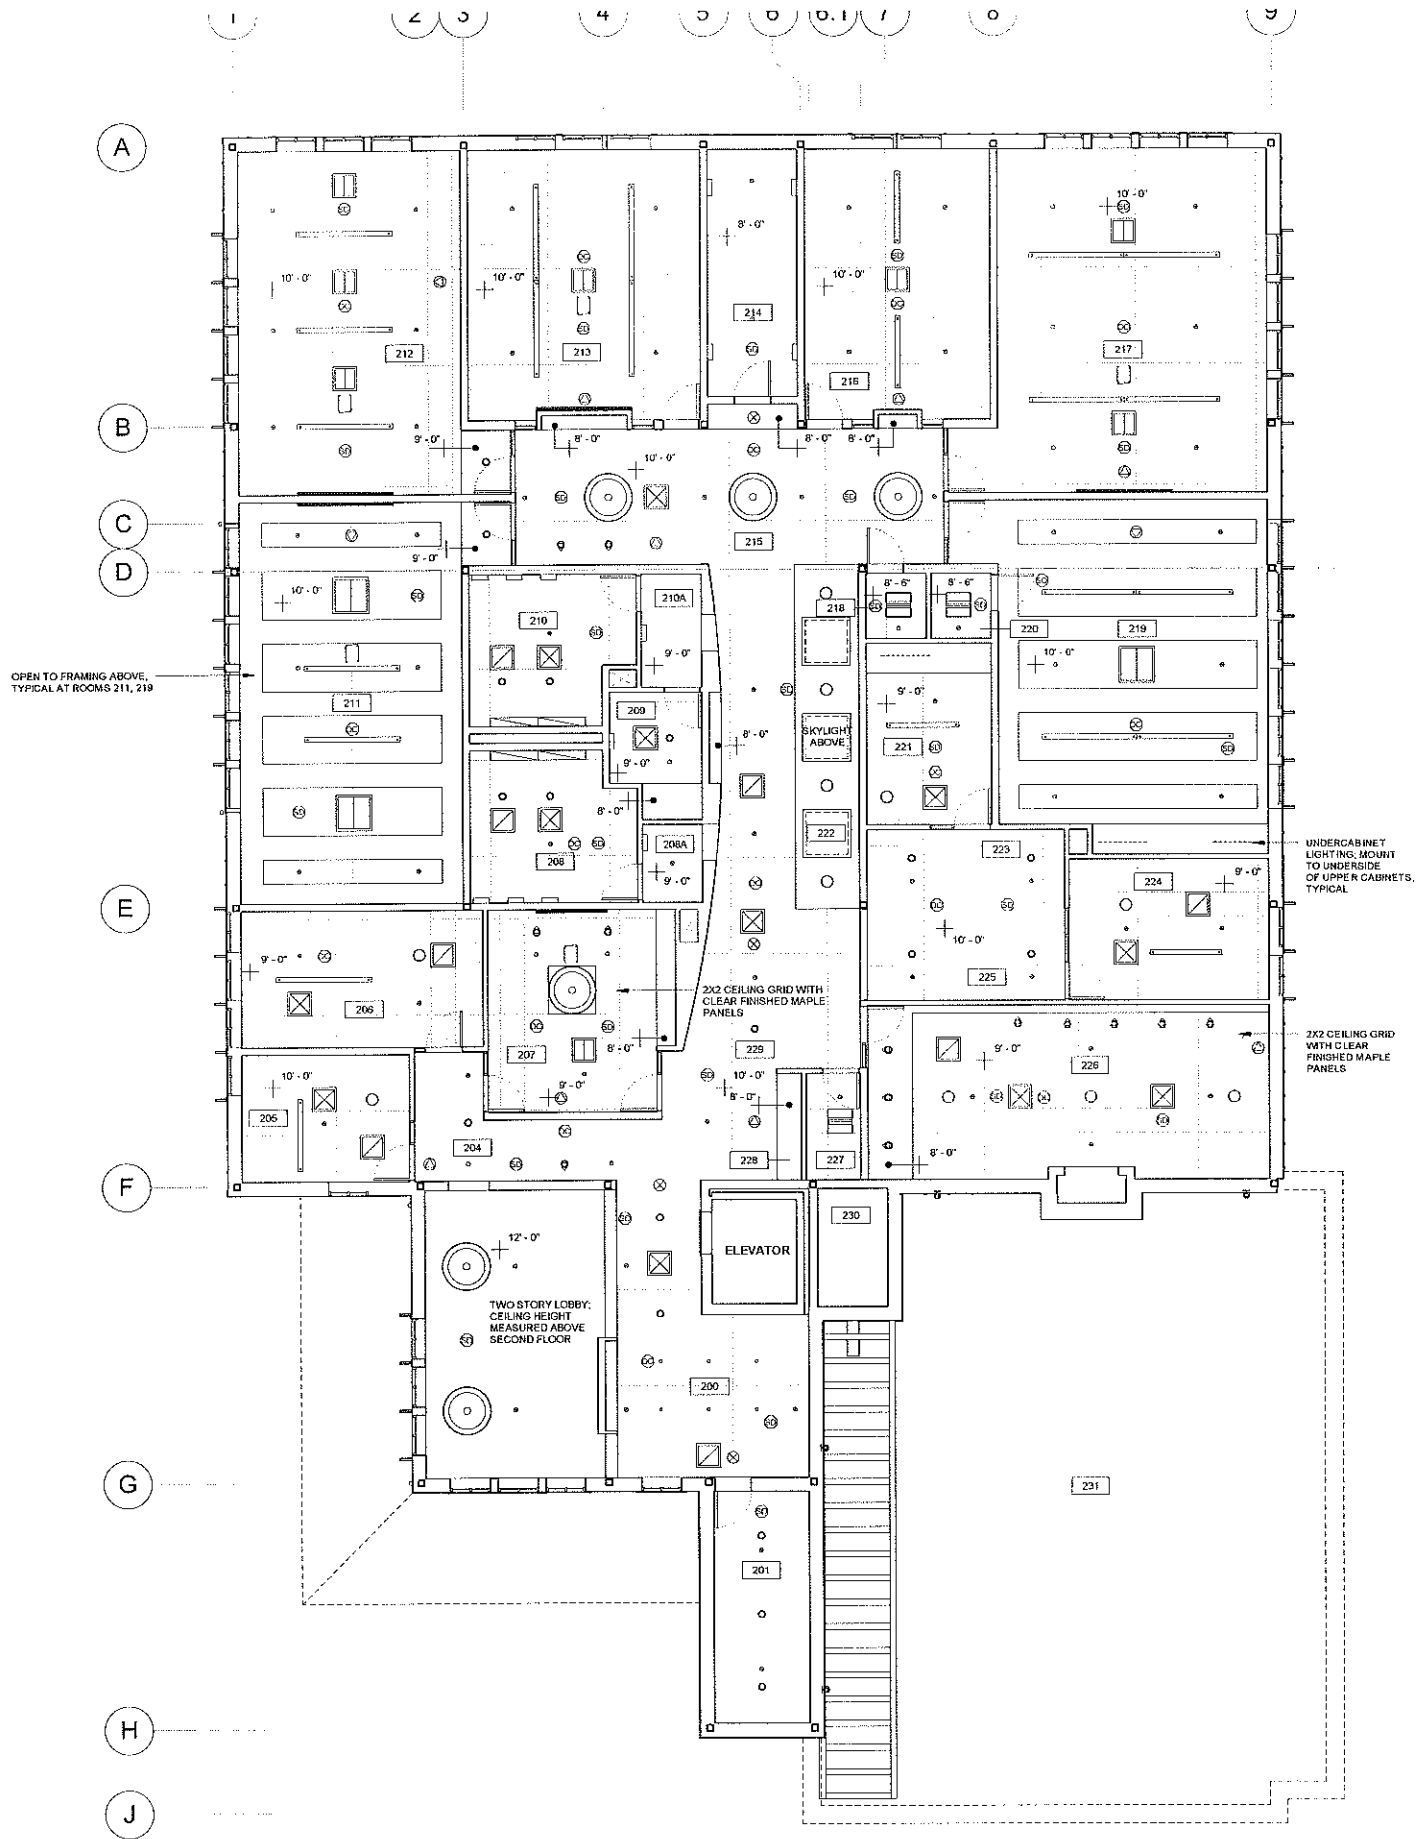

2X2 CEILING GRID WITH
CLEAR FINISHED MAPLE
PANELS

2X2 CEILING GRID
WITH CLEAR
FINISHED MAPLE
PANELS

NEEDHAM SENIOR CENTER
SECOND FLOOR REFLECTED CEILING PLAN
JUNE 6, 2011

C:\users\stlogan\documents\needham senior center-00_3021_3\logantv