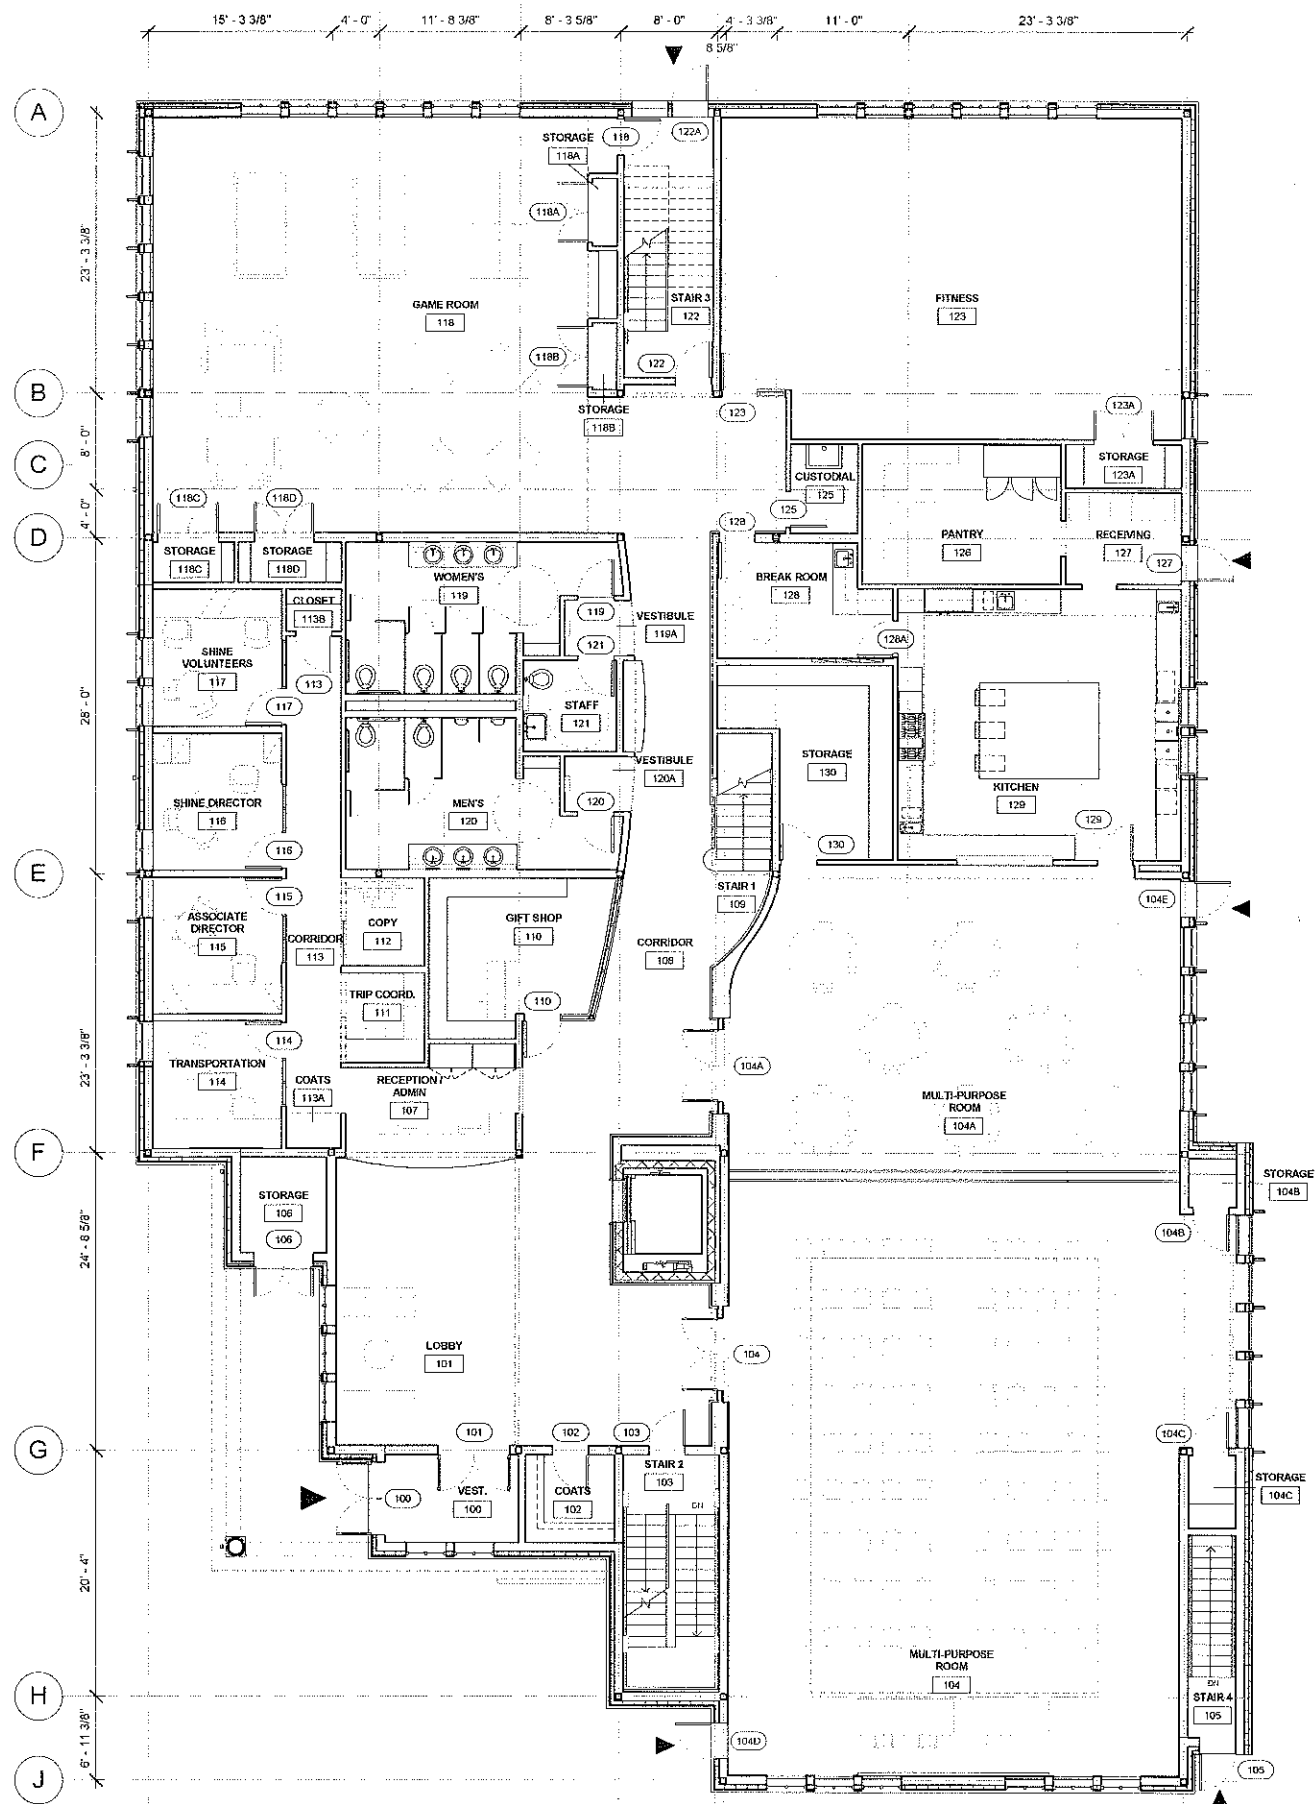

1 2 3 4 5 6 7 8 9

NEEDHAM SENIOR CENTER

FIRST FLOOR PLAN
JUNE 6, 2011

1 2 3 4 5 6 7 8 9

NEEDHAM SENIOR CENTER

SECOND FLOOR PLAN

JUNE 6, 2011

L:\users\sgan\documents\iveeonam Senior Center\JU_3\JZ_S.dwg

NEEDHAM SENIOR CENTER
 FIRST FLOOR REFLECTED CEILING PLAN
 JUNE 6, 2011

C:\users\sllogan\documents\Needham Senior Center-1111_1111_1111.dwg

OPEN TO FRAMING ABOVE,
TYPICAL AT ROOMS 211, 219

UNDERCABINET
LIGHTING, MOUNT
TO UNDERSIDE
OF UPPER CABINETS,
TYPICAL

2X2 CEILING GRID WITH
CLEAR FINISHED MAPLE
PANELS

2X2 CEILING GRID
WITH CLEAR
FINISHED MAPLE
PANELS

NEEDHAM SENIOR CENTER
SECOND FLOOR REFLECTED CEILING PLAN
JUNE 6, 2011

C:\users\stlogan\documents\needham senior center-00_3021_3\logantv