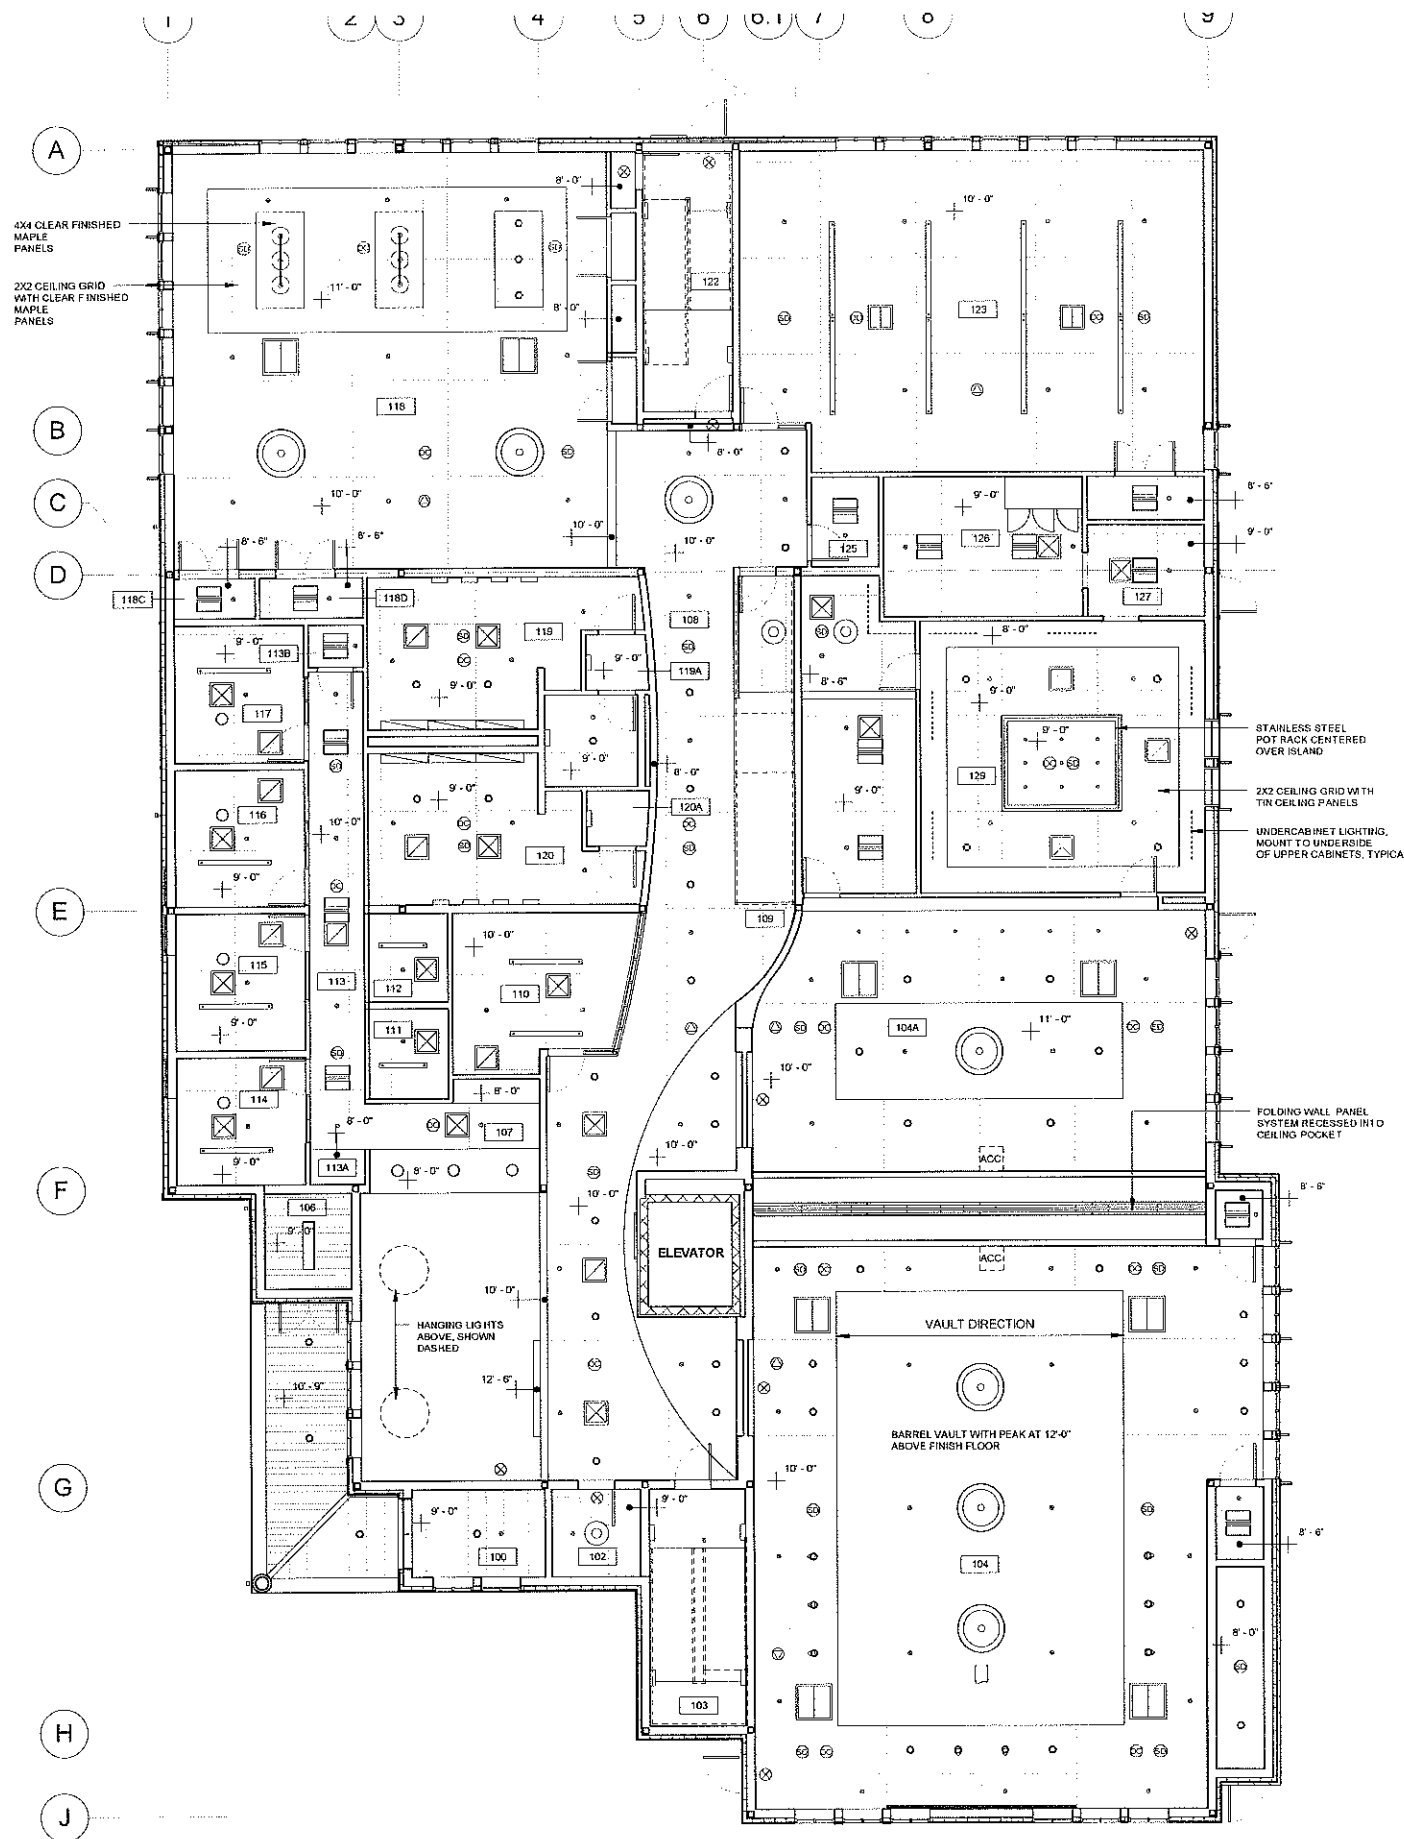

1 2 3 4 5 6 7 8 9

NEEDHAM SENIOR CENTER

FIRST FLOOR PLAN
JUNE 6, 2011

1 2 3 4 5 6 7 8 9

NEEDHAM SENIOR CENTER

SECOND FLOOR PLAN

JUNE 6, 2011

L:\users\sgan\documents\iveeonam Senior Center\JU_3\JZ_S.dwg

NEEDHAM SENIOR CENTER
 FIRST FLOOR REFLECTED CEILING PLAN
 JUNE 6, 2011

C:\users\sllogan\documents\Needham Senior Center-1111_1111_1111.dwg

OPEN TO FRAMING ABOVE,
TYPICAL AT ROOMS 211, 219

UNDERCABINET
LIGHTING, MOUNT
TO UNDERSIDE
OF UPPER CABINETS,
TYPICAL

2X2 CEILING GRID WITH
CLEAR FINISHED MAPLE
PANELS

2X2 CEILING GRID
WITH CLEAR
FINISHED MAPLE
PANELS

NEEDHAM SENIOR CENTER
SECOND FLOOR REFLECTED CEILING PLAN
JUNE 6, 2011

C:\users\stlogan\documents\needham senior center-00_3021_3\logantv