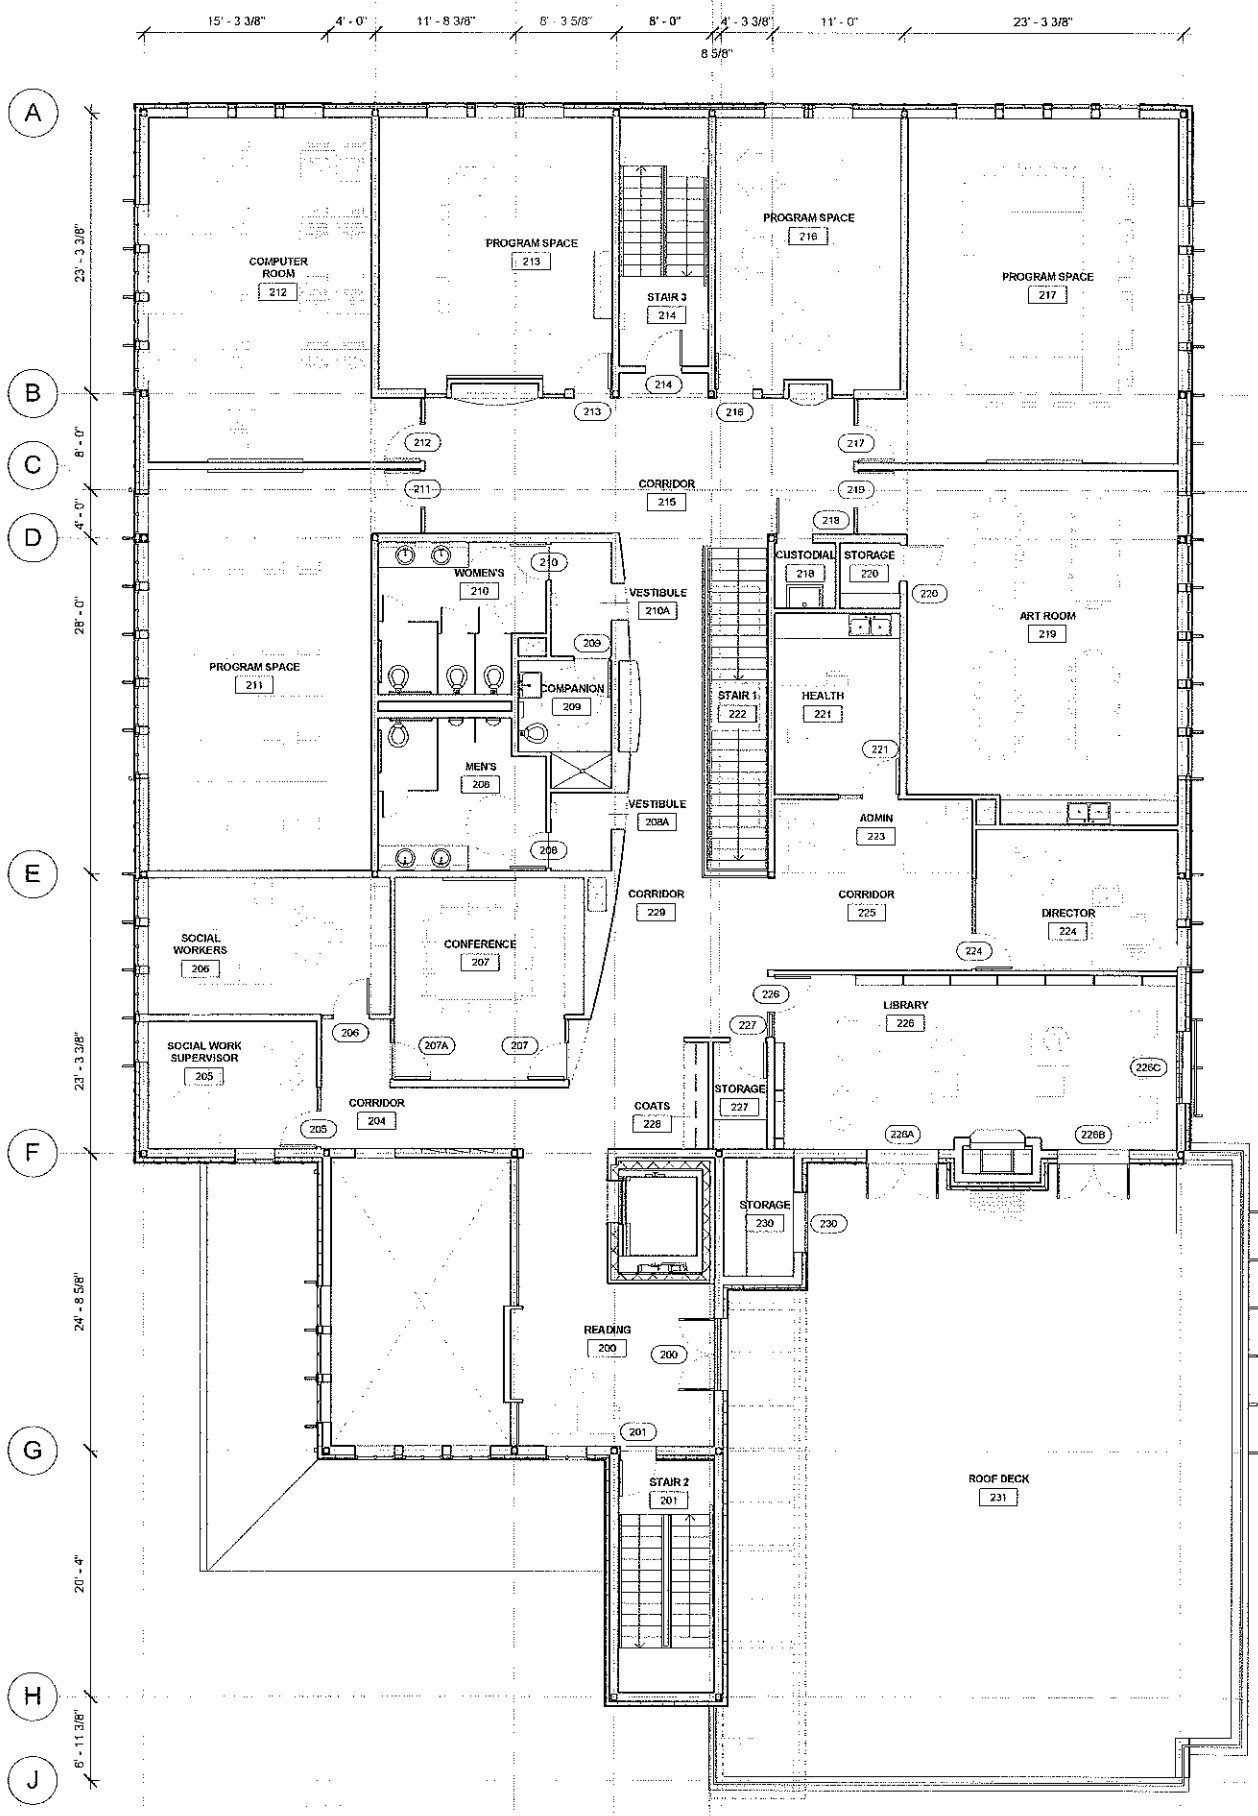

1 2 3 4 5 6 7 8 9

NEEDHAM SENIOR CENTER

FIRST FLOOR PLAN
JUNE 6, 2011

1 2 3 4 5 6 7 8 9

NEEDHAM SENIOR CENTER

SECOND FLOOR PLAN

JUNE 6, 2011

L:\users\sgan\documents\iveeonam Senior Center\JU_3\JZ_S.dwg

NEEDHAM SENIOR CENTER
 FIRST FLOOR REFLECTED CEILING PLAN
 JUNE 6, 2011

C:\users\sllogan\documents\Needham Senior Center-1111_1111_1111.dwg

OPEN TO FRAMING ABOVE,
TYPICAL AT ROOMS 211, 219

UNDERCABINET
LIGHTING, MOUNT
TO UNDERSIDE
OF UPPER CABINETS,
TYPICAL

2X2 CEILING GRID WITH
CLEAR FINISHED MAPLE
PANELS

2X2 CEILING GRID
WITH CLEAR
FINISHED MAPLE
PANELS

NEEDHAM SENIOR CENTER
SECOND FLOOR REFLECTED CEILING PLAN
JUNE 6, 2011

C:\users\stlogan\documents\needham senior center-00_3021_3\logantv